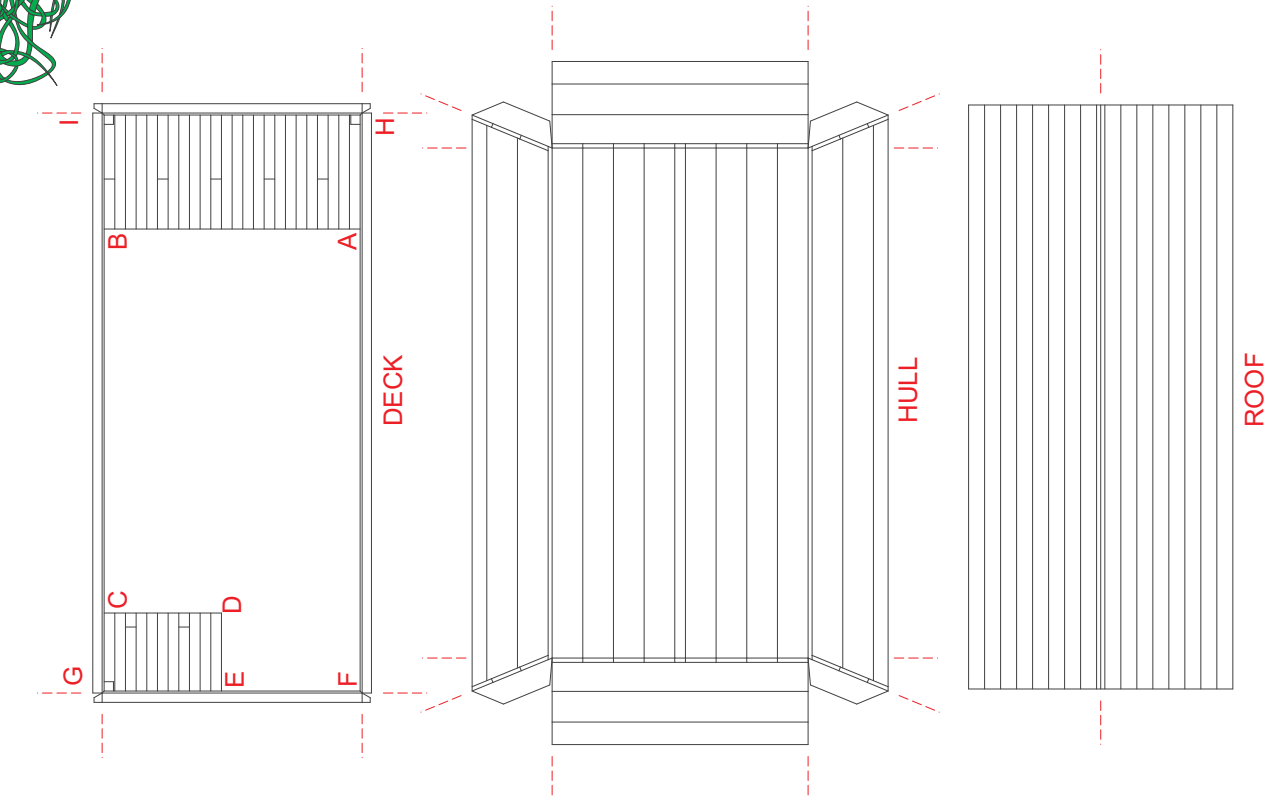

7.50 inches [19.05 cm]

inches

--- VALLEY FOLD
 --- PEAK FOLD

10.00 inches [25.40 cm]

cm

cm

inches