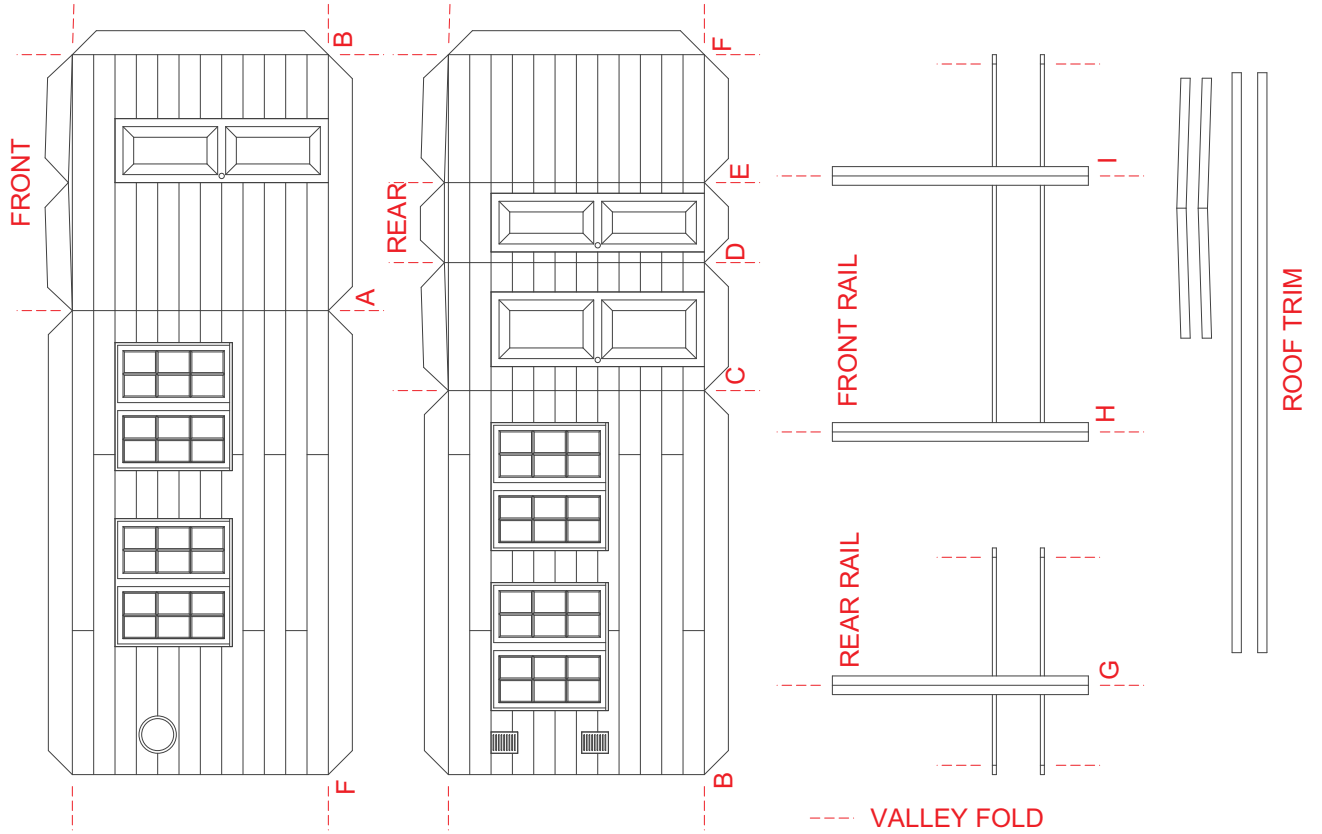

7.50 inches [19.05 cm]

inches

--- VALLEY FOLD
 --- PEAK FOLD

10.00 inches [25.40 cm]

cm

cm

inches