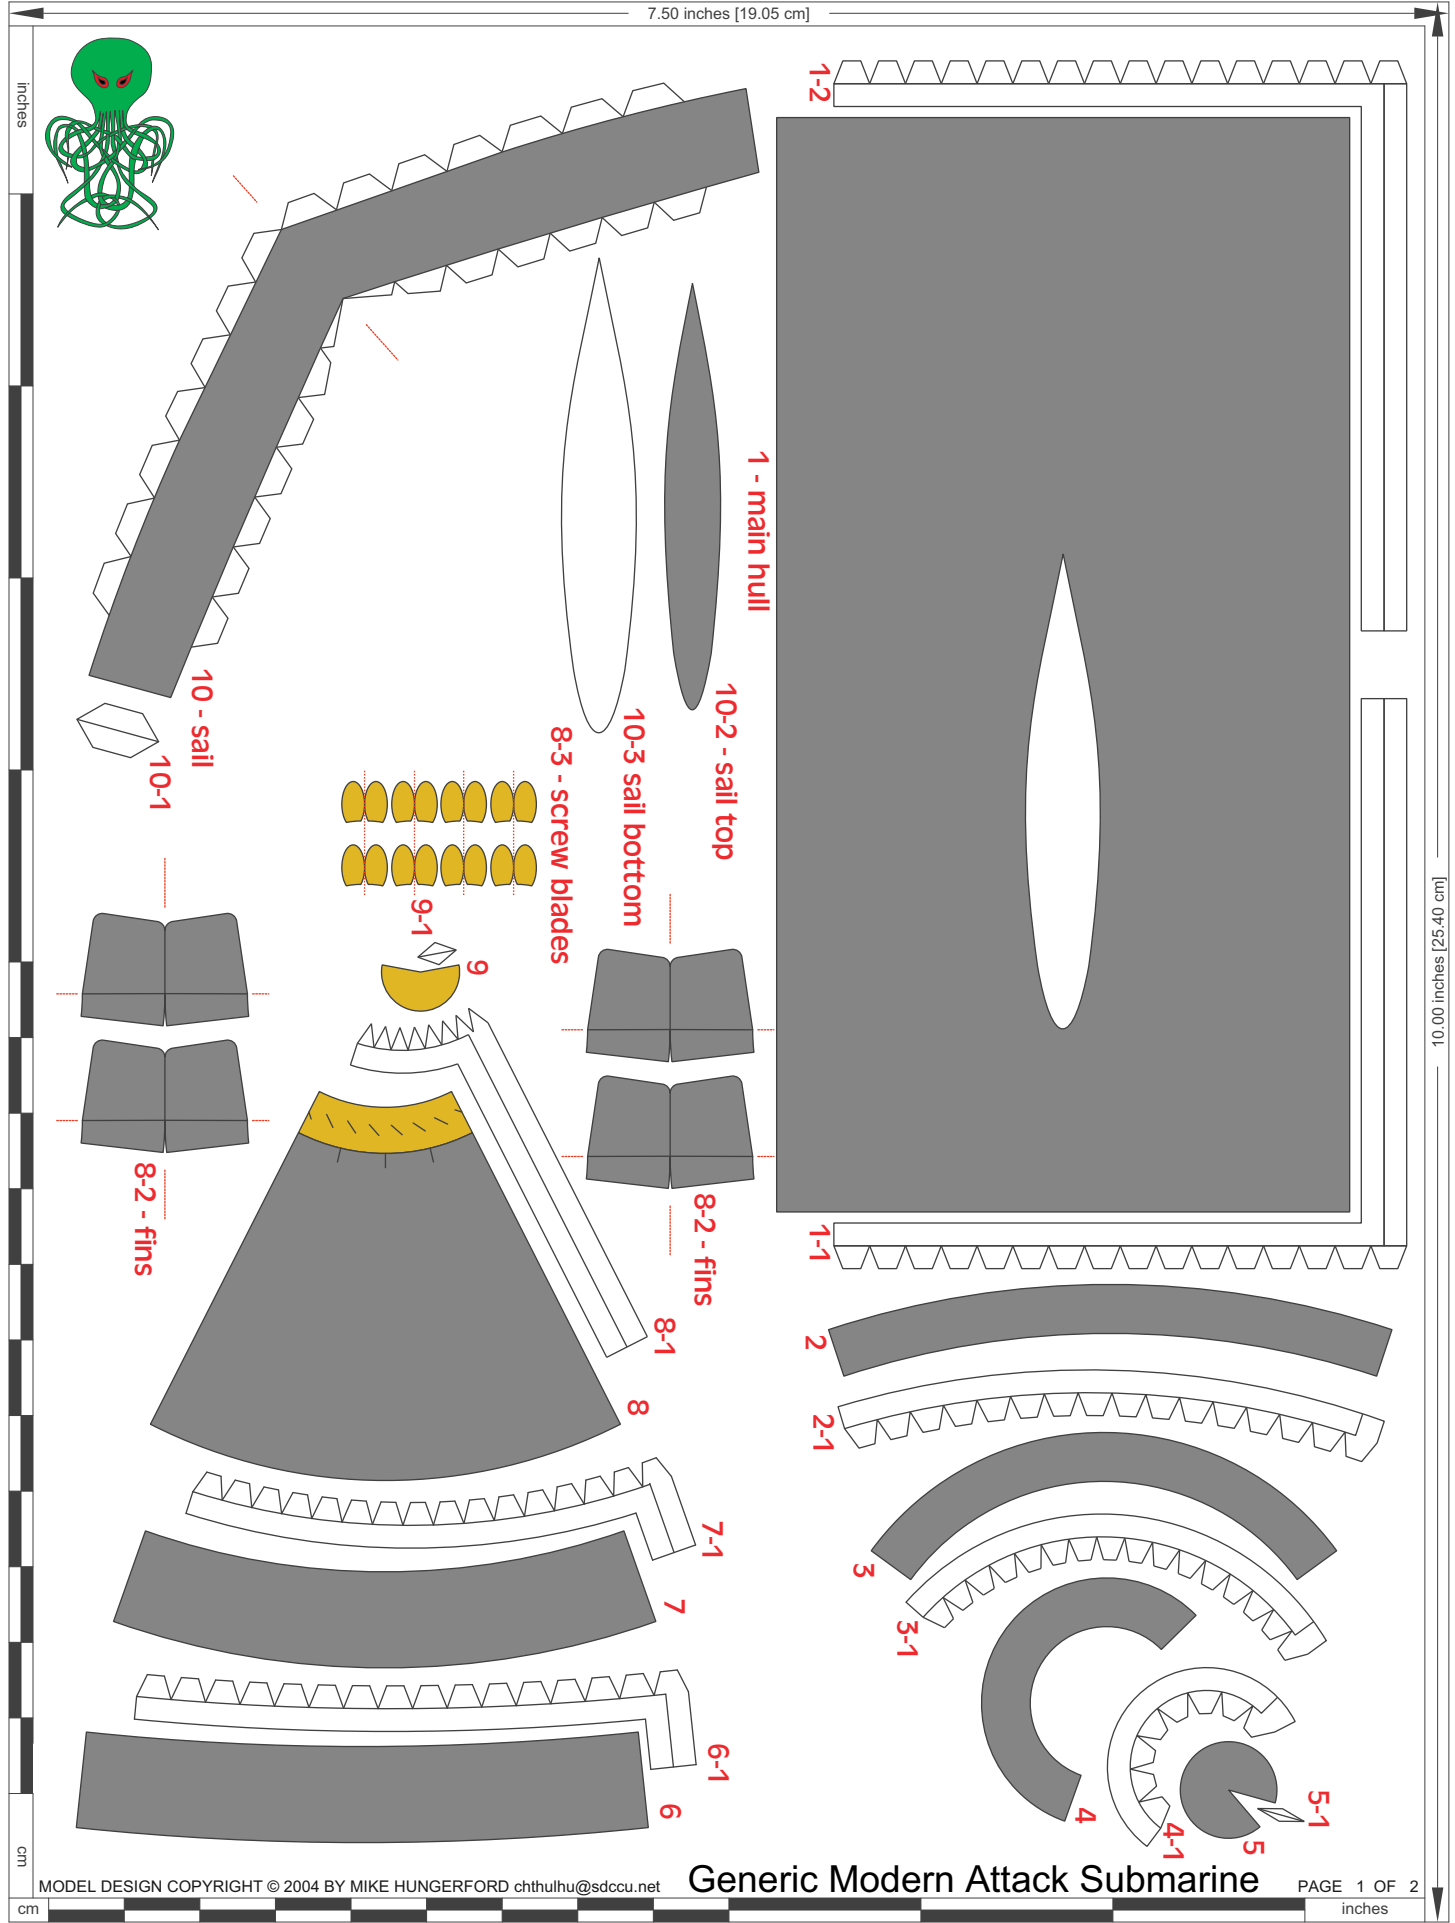

7.50 inches [19.05 cm]

Inches

1 - main hull

10-2 - sail top

10-3 sail bottom

8-3 - screw blades

9-1

9

10-1

8-2 - fins

1-2

1-1

2

2-1

3

3-1

4

4-1

5

5-1

10.00 inches [25.40 cm]

cm

cm

7.50 inches [19.05 cm]

inches

10.00 inches [25.40 cm]

cm

cm

inches